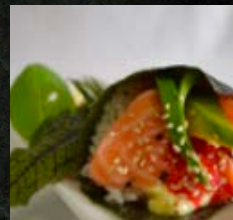

SUSHI SALAD

SALMON OR TUNA
R145